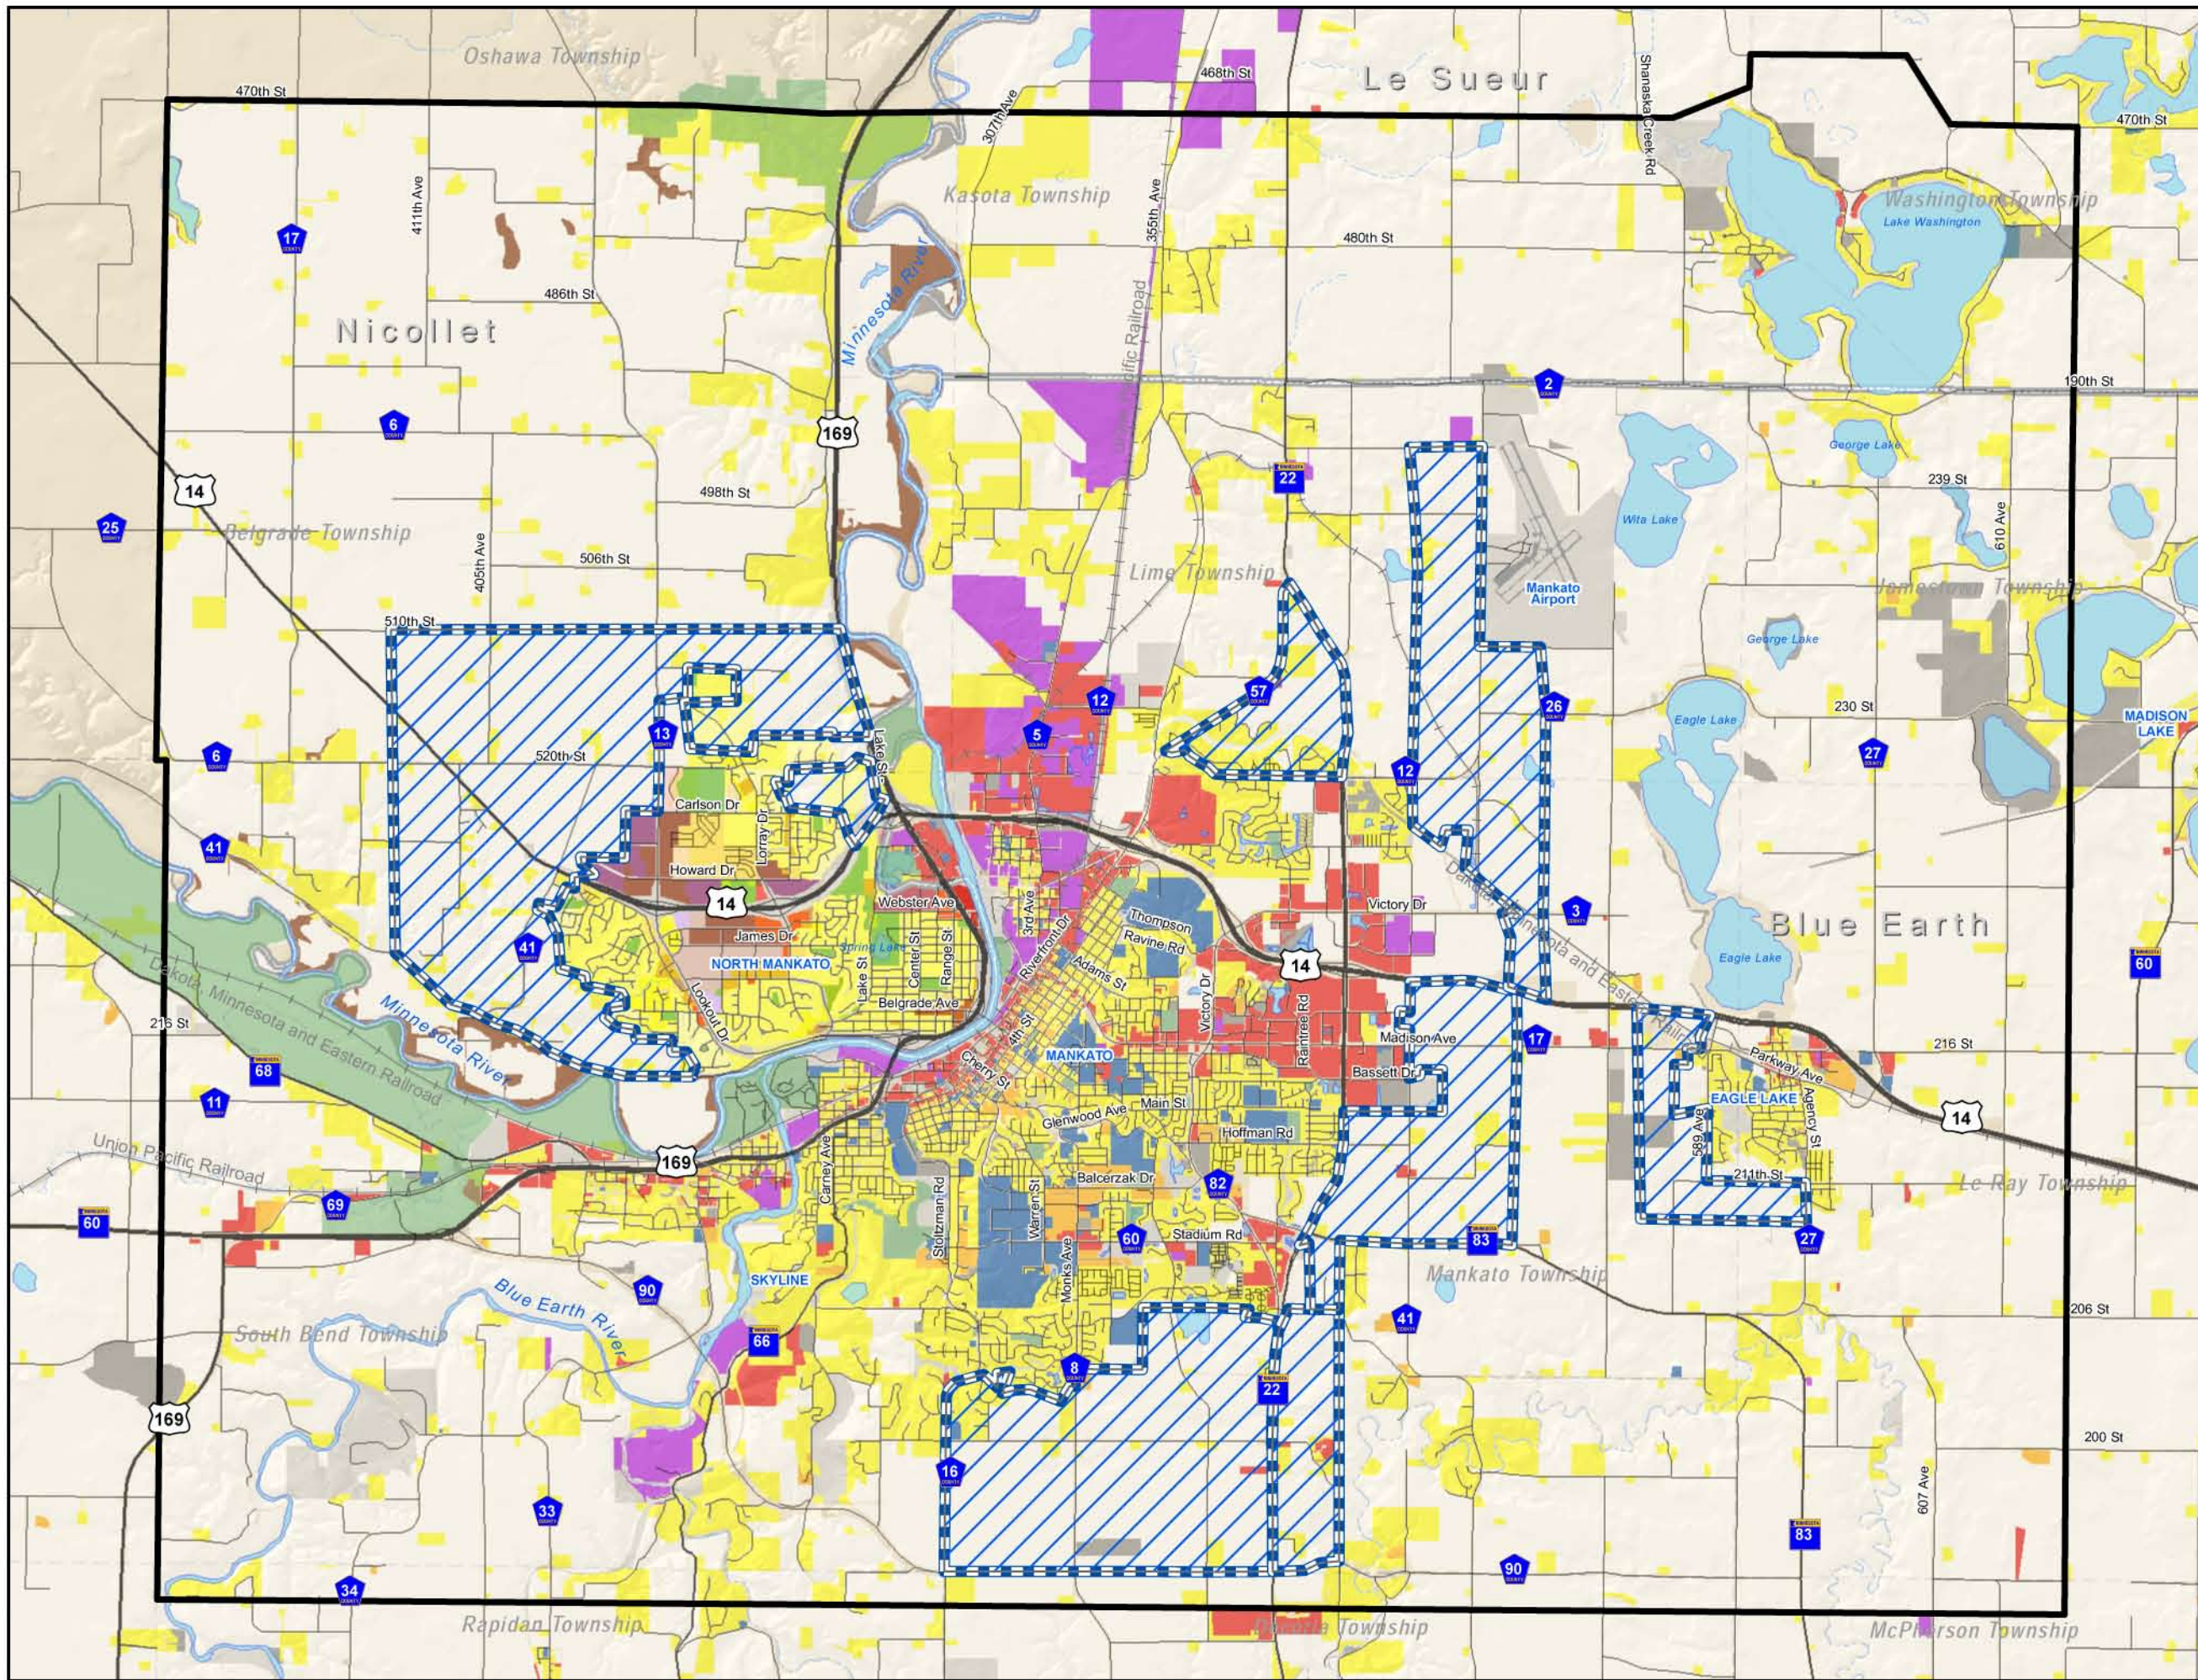

MATAPS Growth Areas

Legend

- Area of Future Growth
- Study Area
- Existing Land Use**
- Unidentified
- Agriculture, Forestry, Wetlands
- Single Family Residential
- Multi Family Residential
- Commercial
- Education, Health Care, Institutions
- Industrial
- Utilities, Communication, Transportation
- Misc., State and Federal Government
- Park / Open Space

7/15/10

Figure 4-1