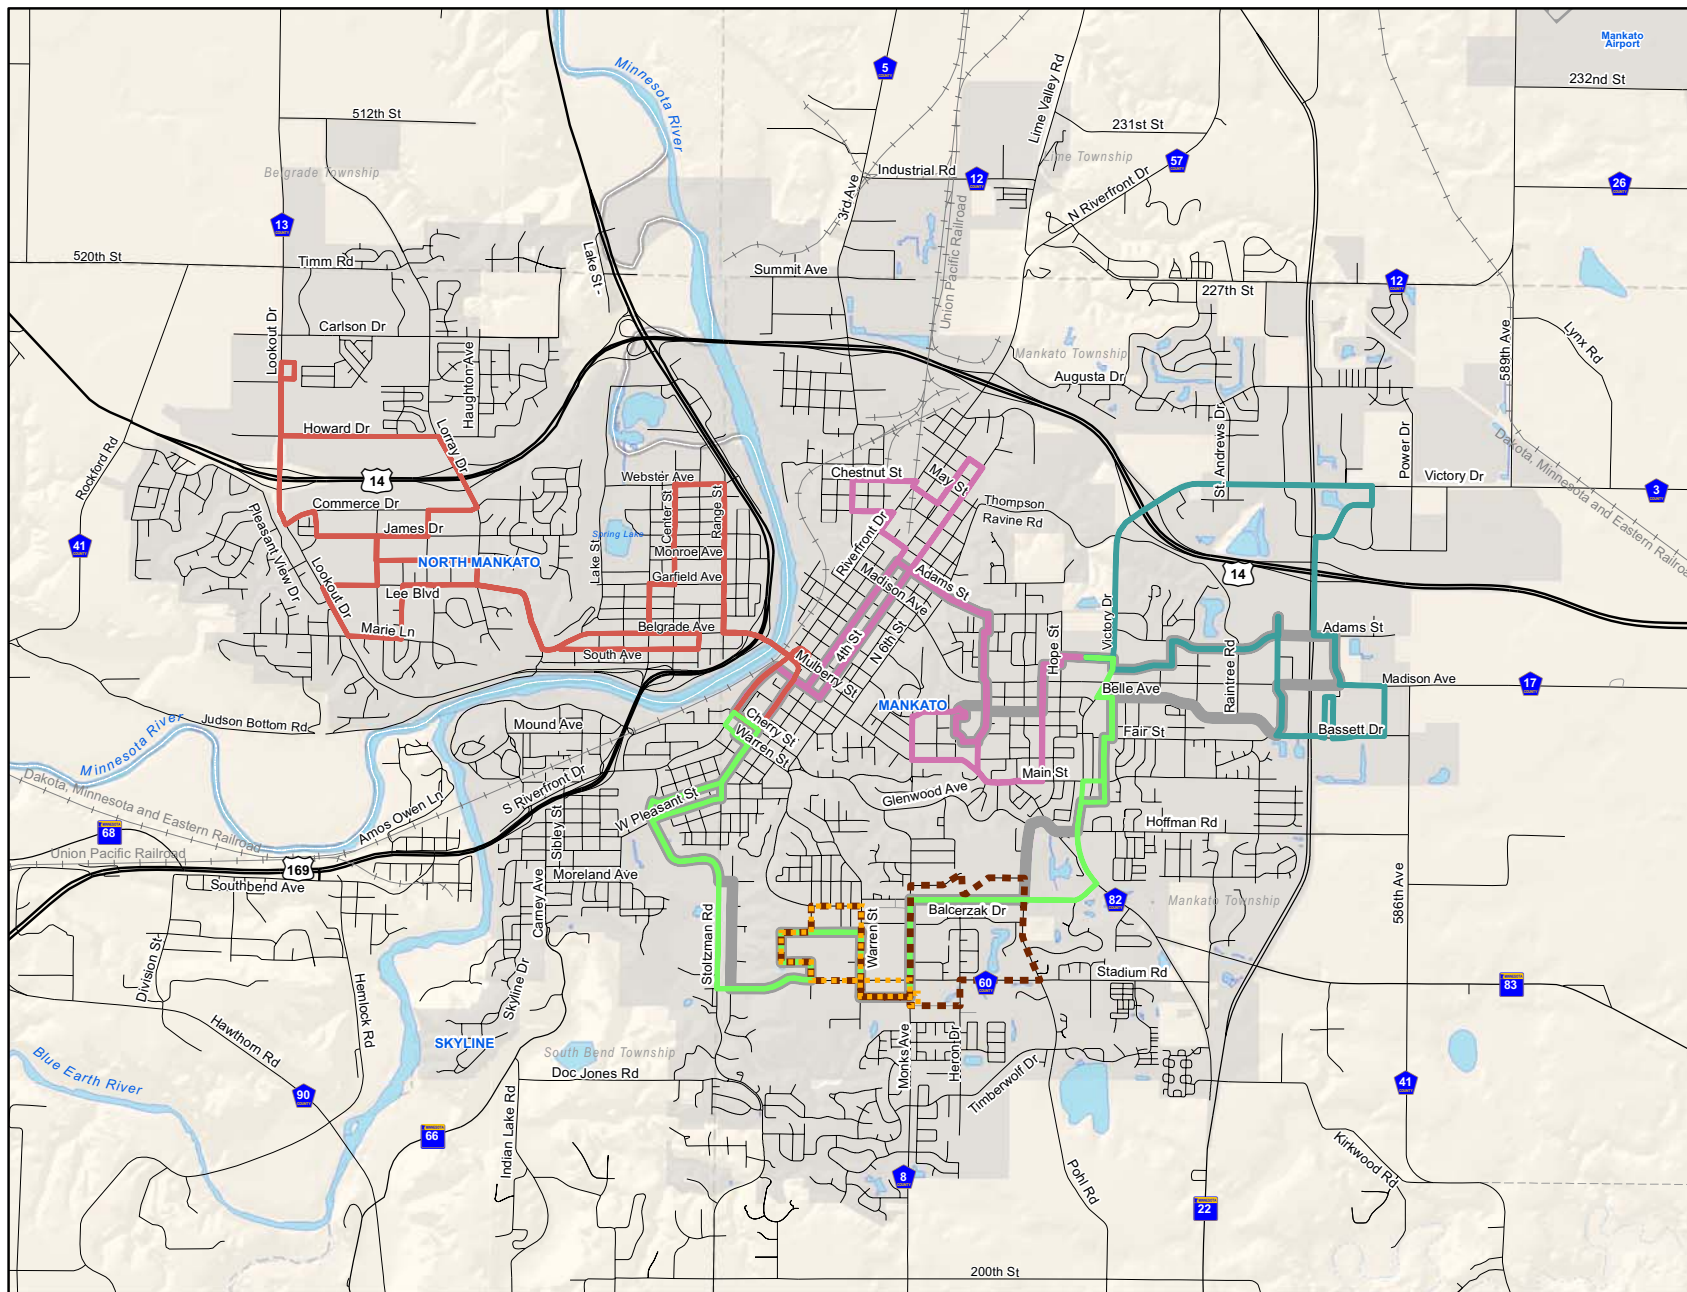

Transit Routes

Legend

Bus Route Number

- Route 1 (MSU Campus Express)
- Route 3
- Route 5
- Route 6
- Route 7
- Route 8 (MSU Parking Lot Shuttle)
- Saturday Routes

Source: Mn/DOT, MATAPS

4/13/10

URS

Figure 3-15