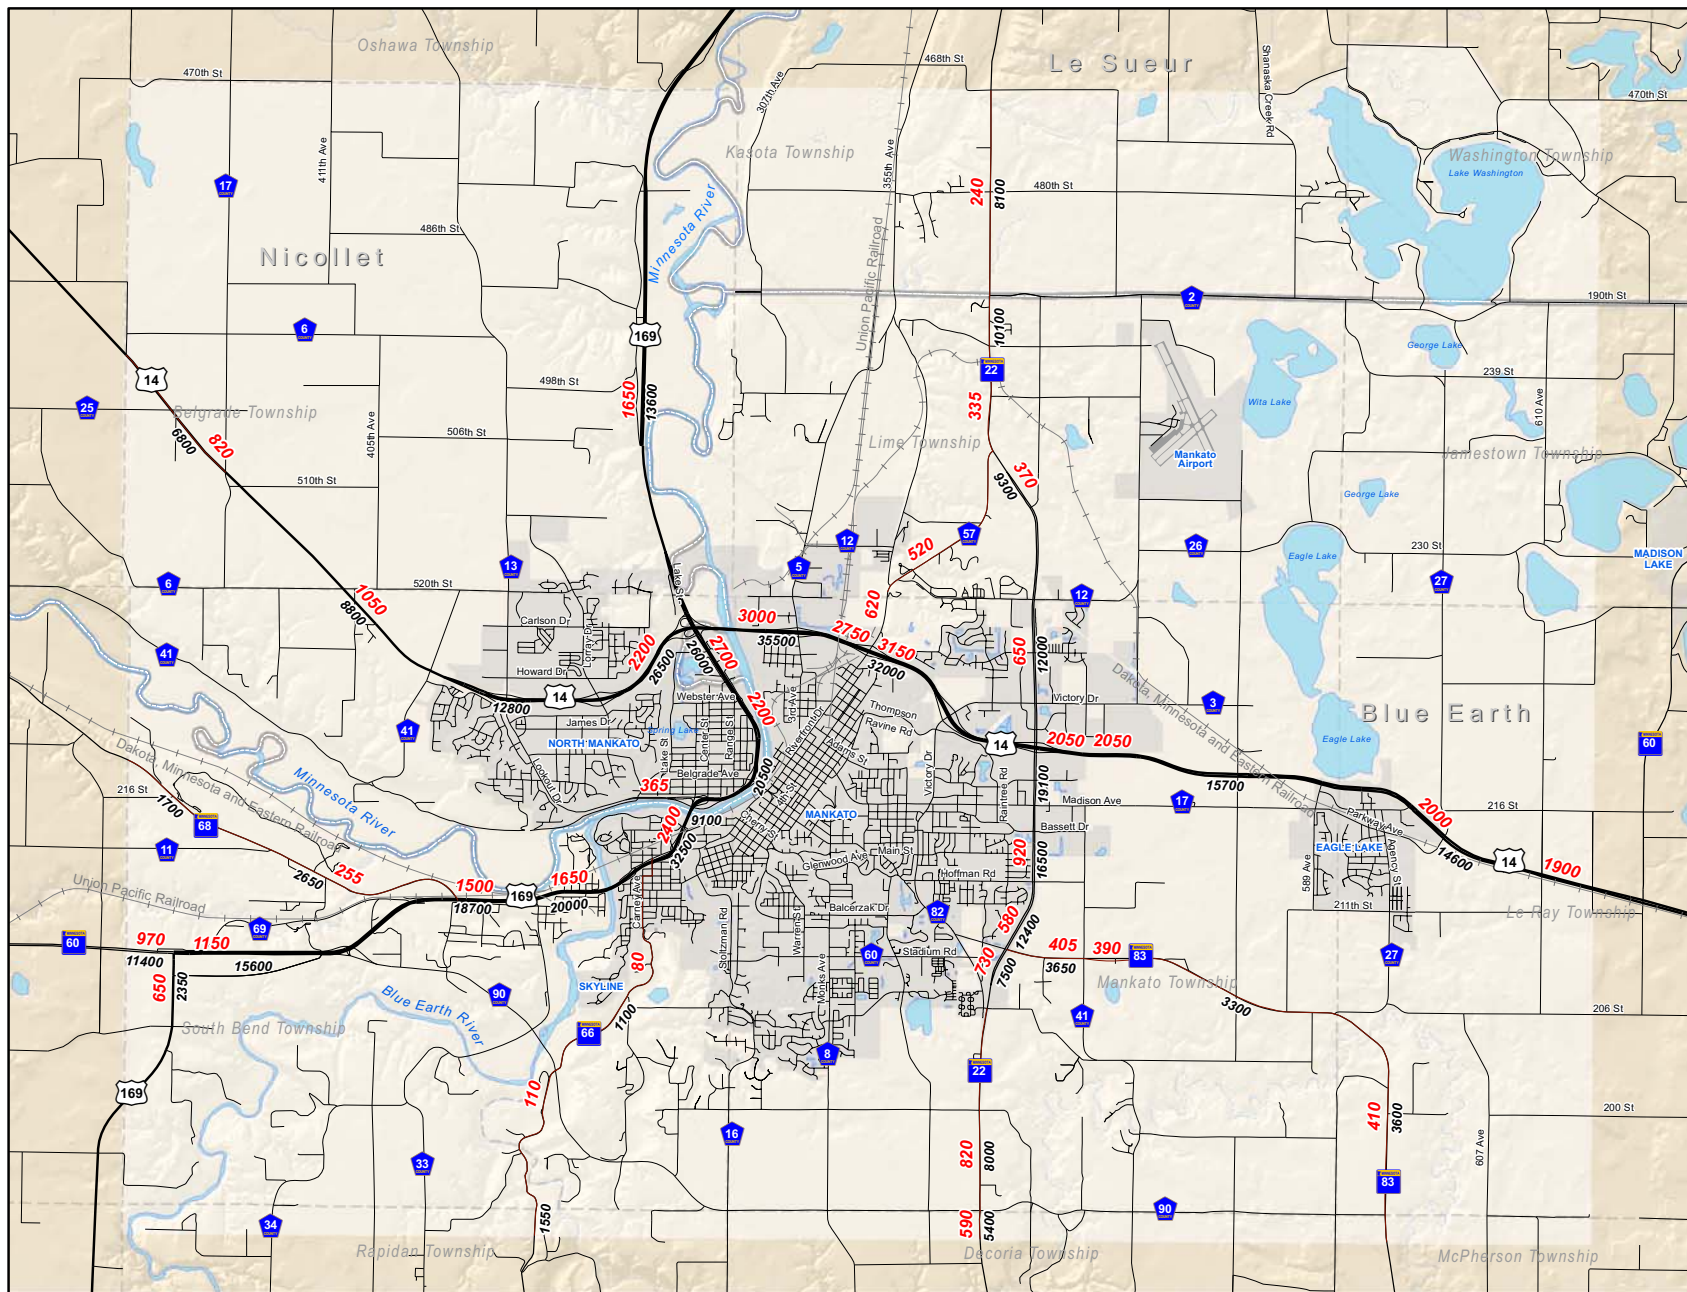

Truck Traffic

Legend

- 123 Commercial Vehicle AADT
- 123 Current AADT
- Interstate
- US Highway
- State Highway
- County Highway
- City Streets
- Other
- Lake/ River

Data Source: Mn/DOT Counts 2007 - 2009

4/13/10

Figure 3-14