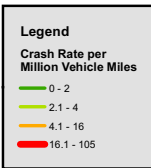

# Roadway Segment Crashes

Source: Mn/DOT, Department of Public Safety Records From 2005 to 2007

4/13/10

Figure 3-13