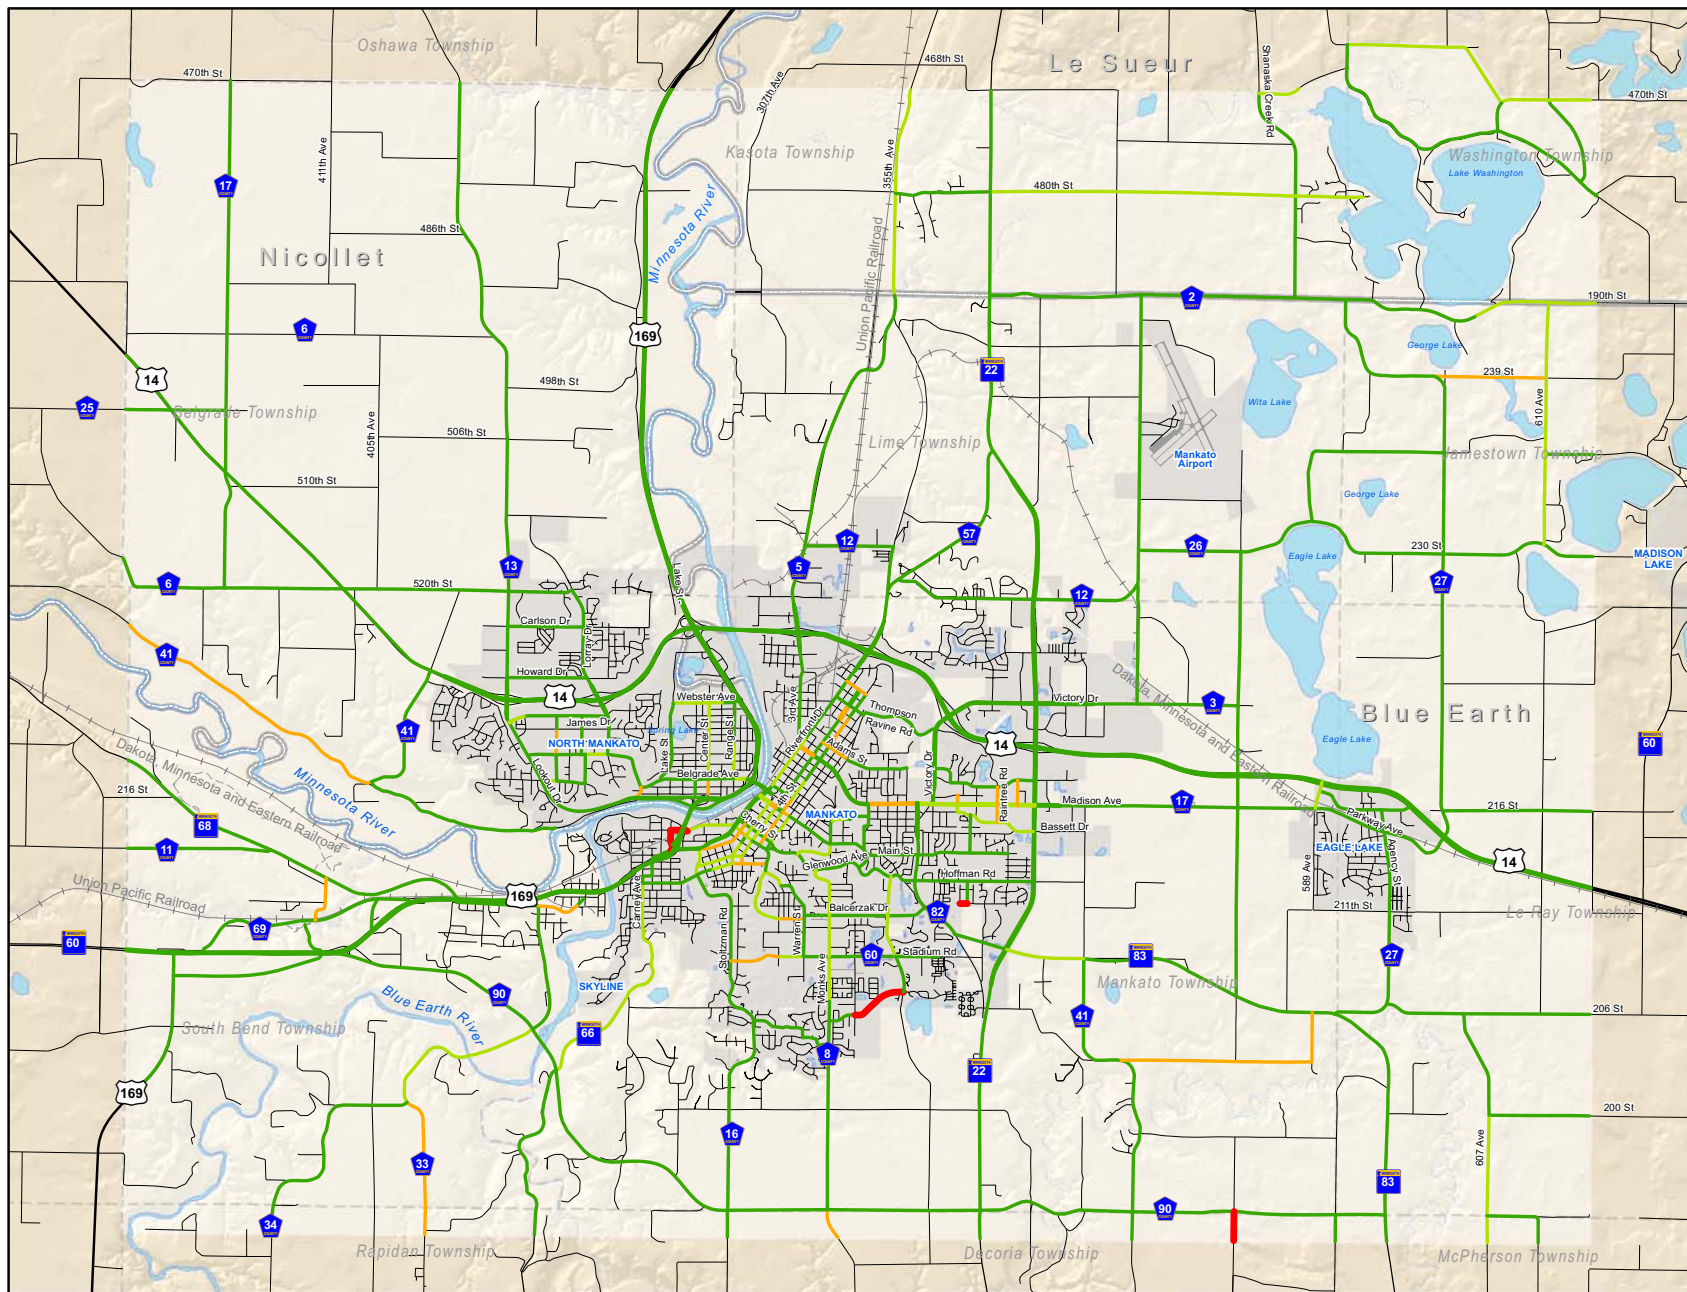

# Roadway Segment Crashes

Source: Mn/DOT, Department of Public Safety Records From 2005 to 2007

4/13/10

Figure 3-13