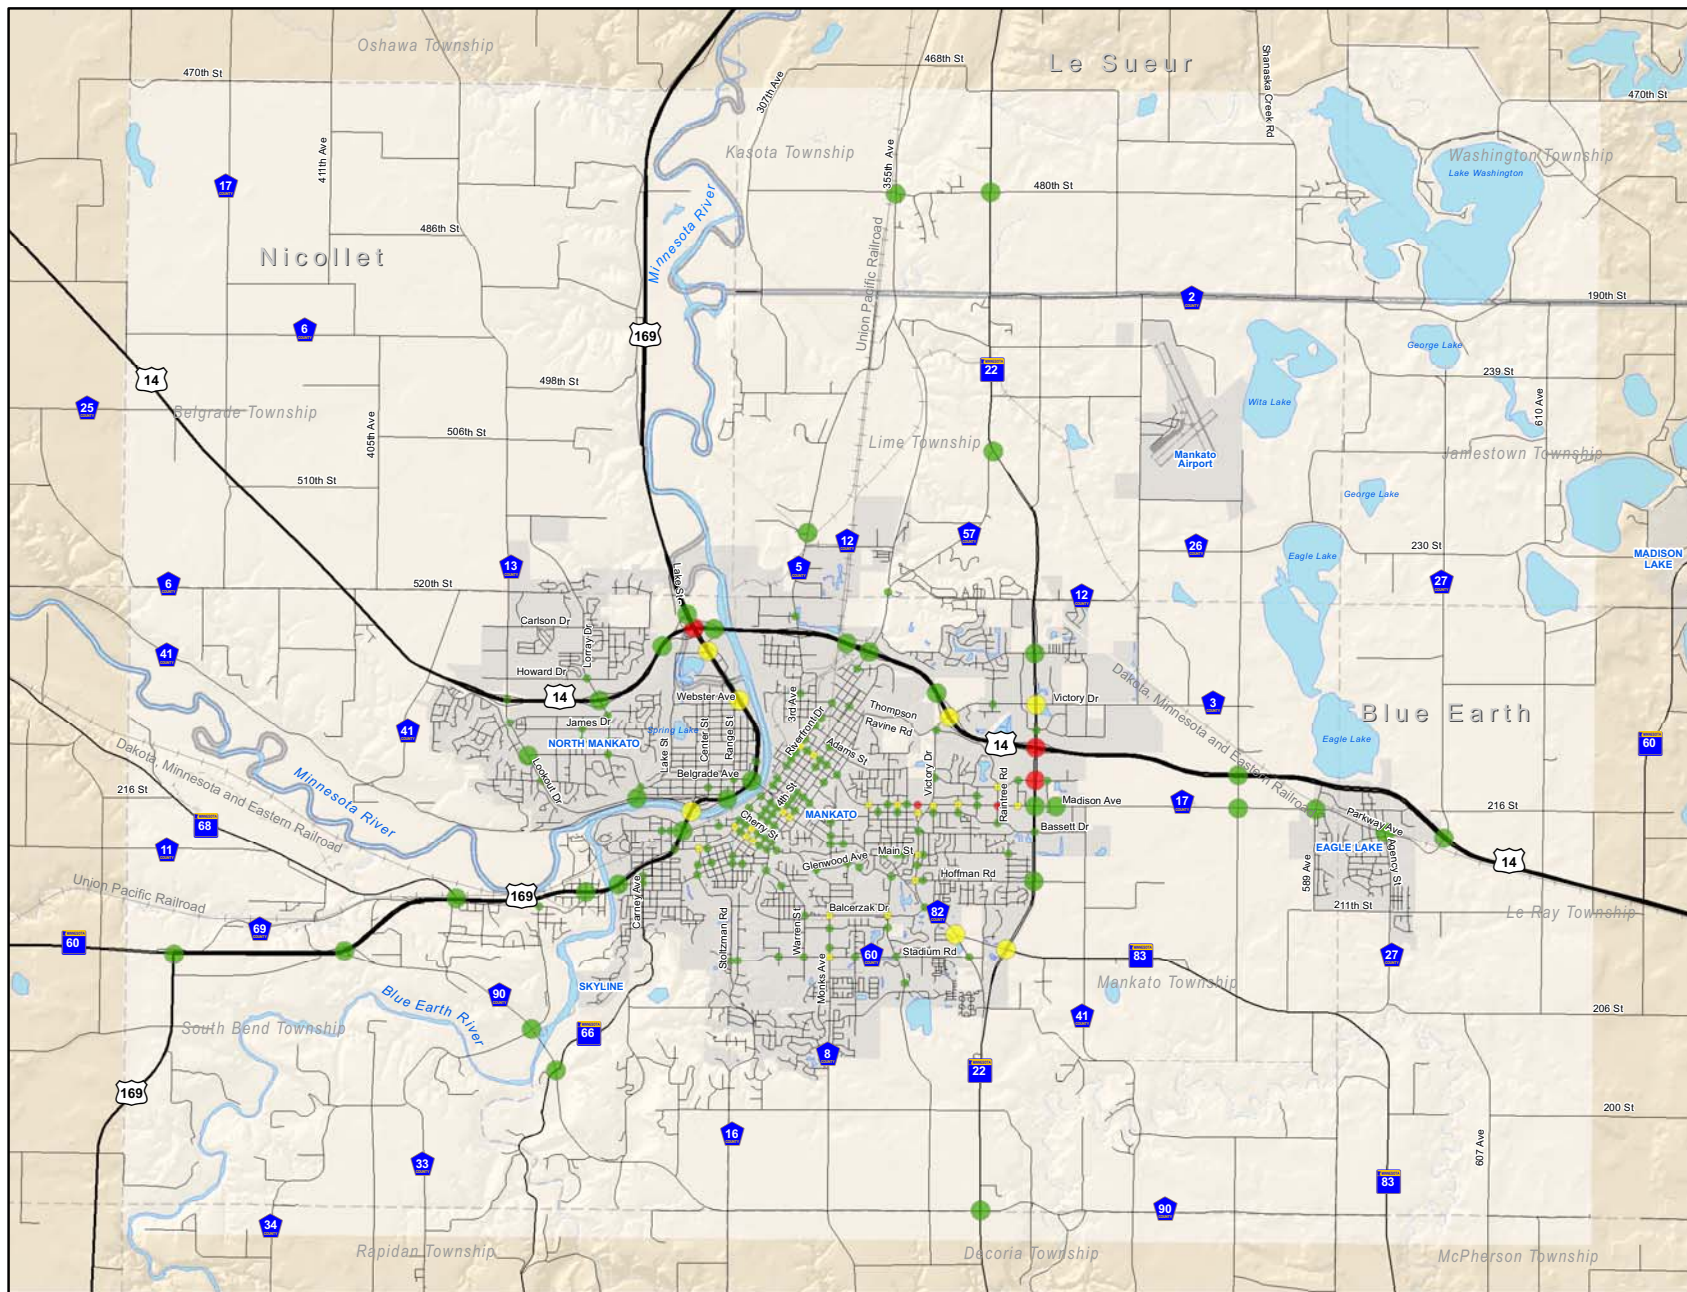

Intersection Crashes

Legend

Number of Crashes
Between 2005 and 2007

- 3 - 12
- 13 - 36
- 37 - 59

Source: Mn/DOT,
Department of Public
Safety Records
from 2005 to 2007

4/13/10

Figure 3-12