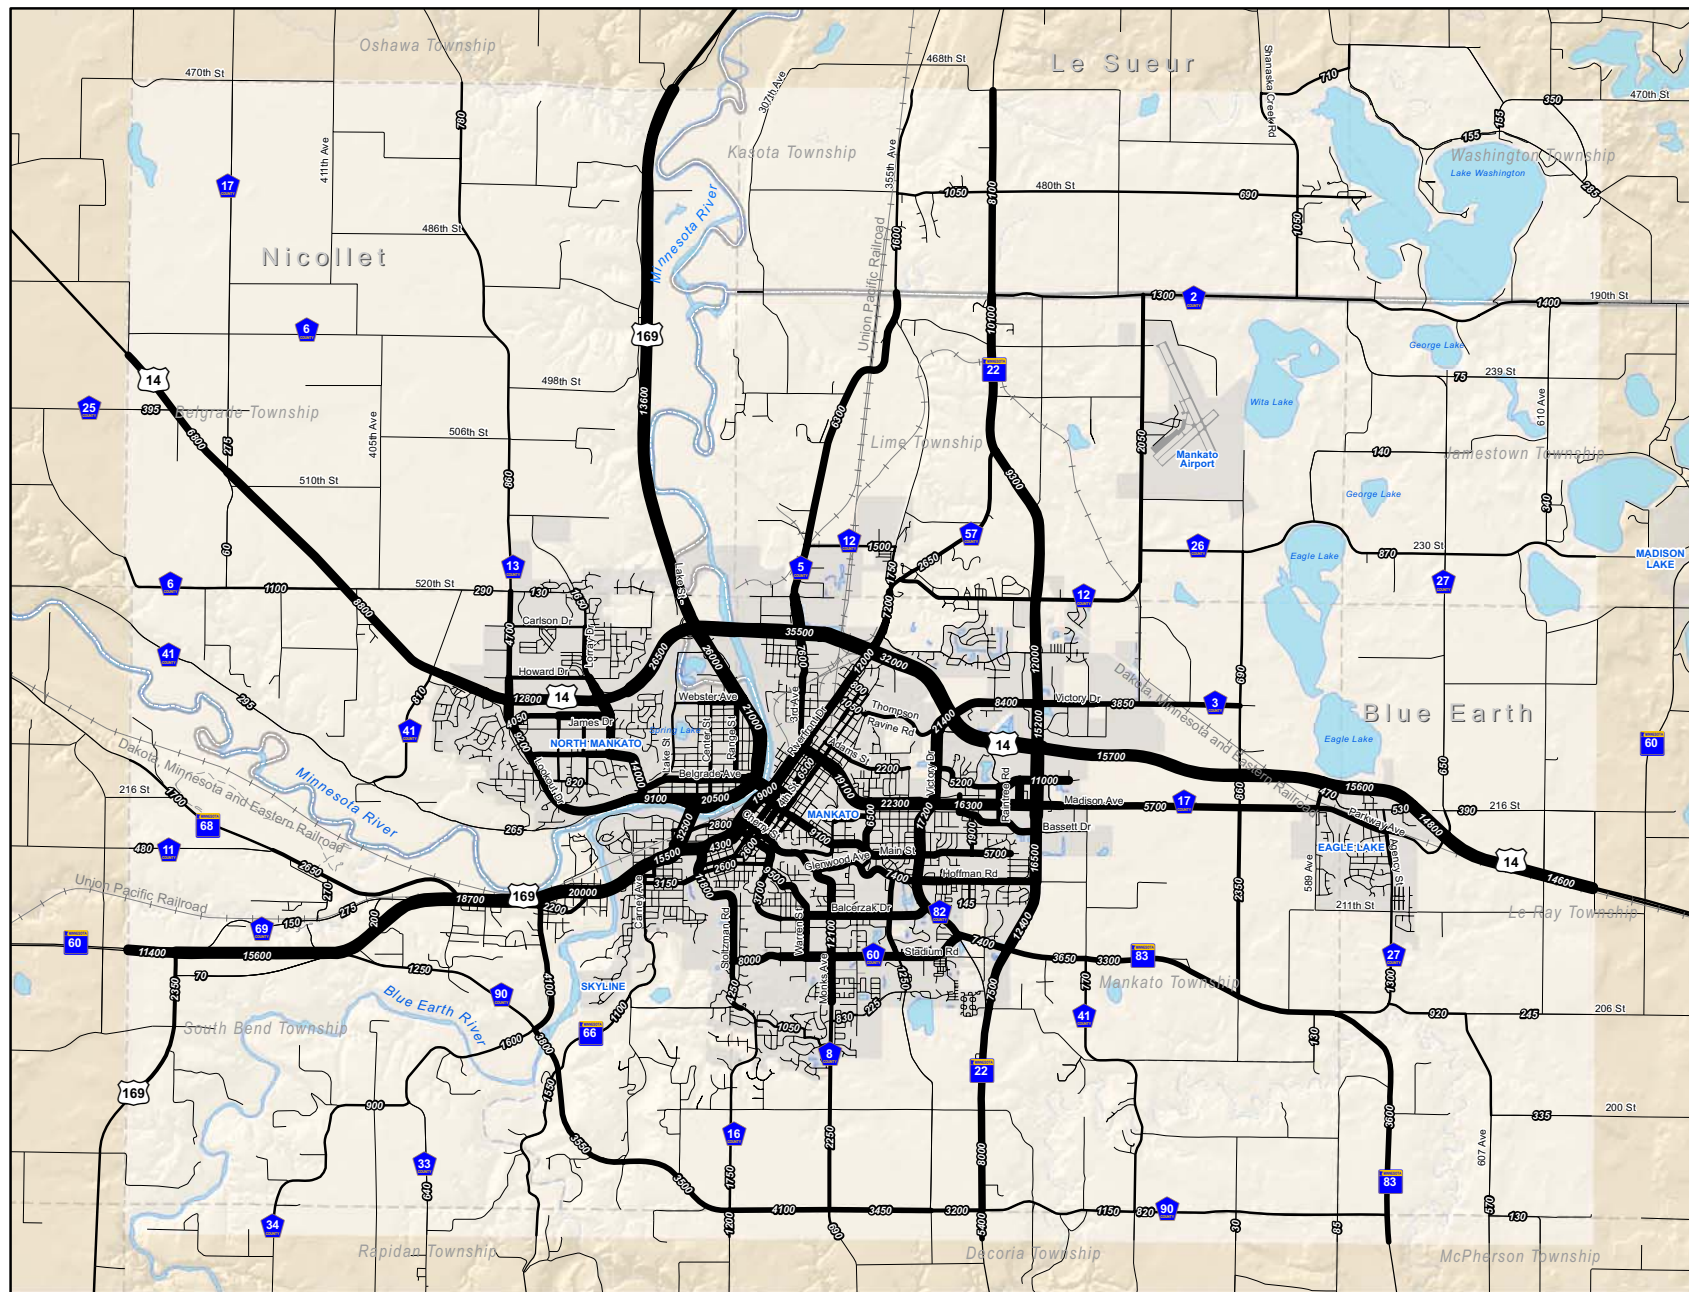

Average Daily Traffic

Source: Mn/DOT

4/13/10

Figure 3-10