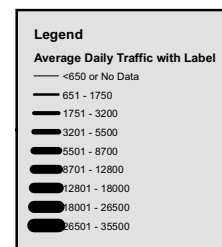

Average Daily Traffic

Source: Mn/DOT

4/13/10

Figure 3-10