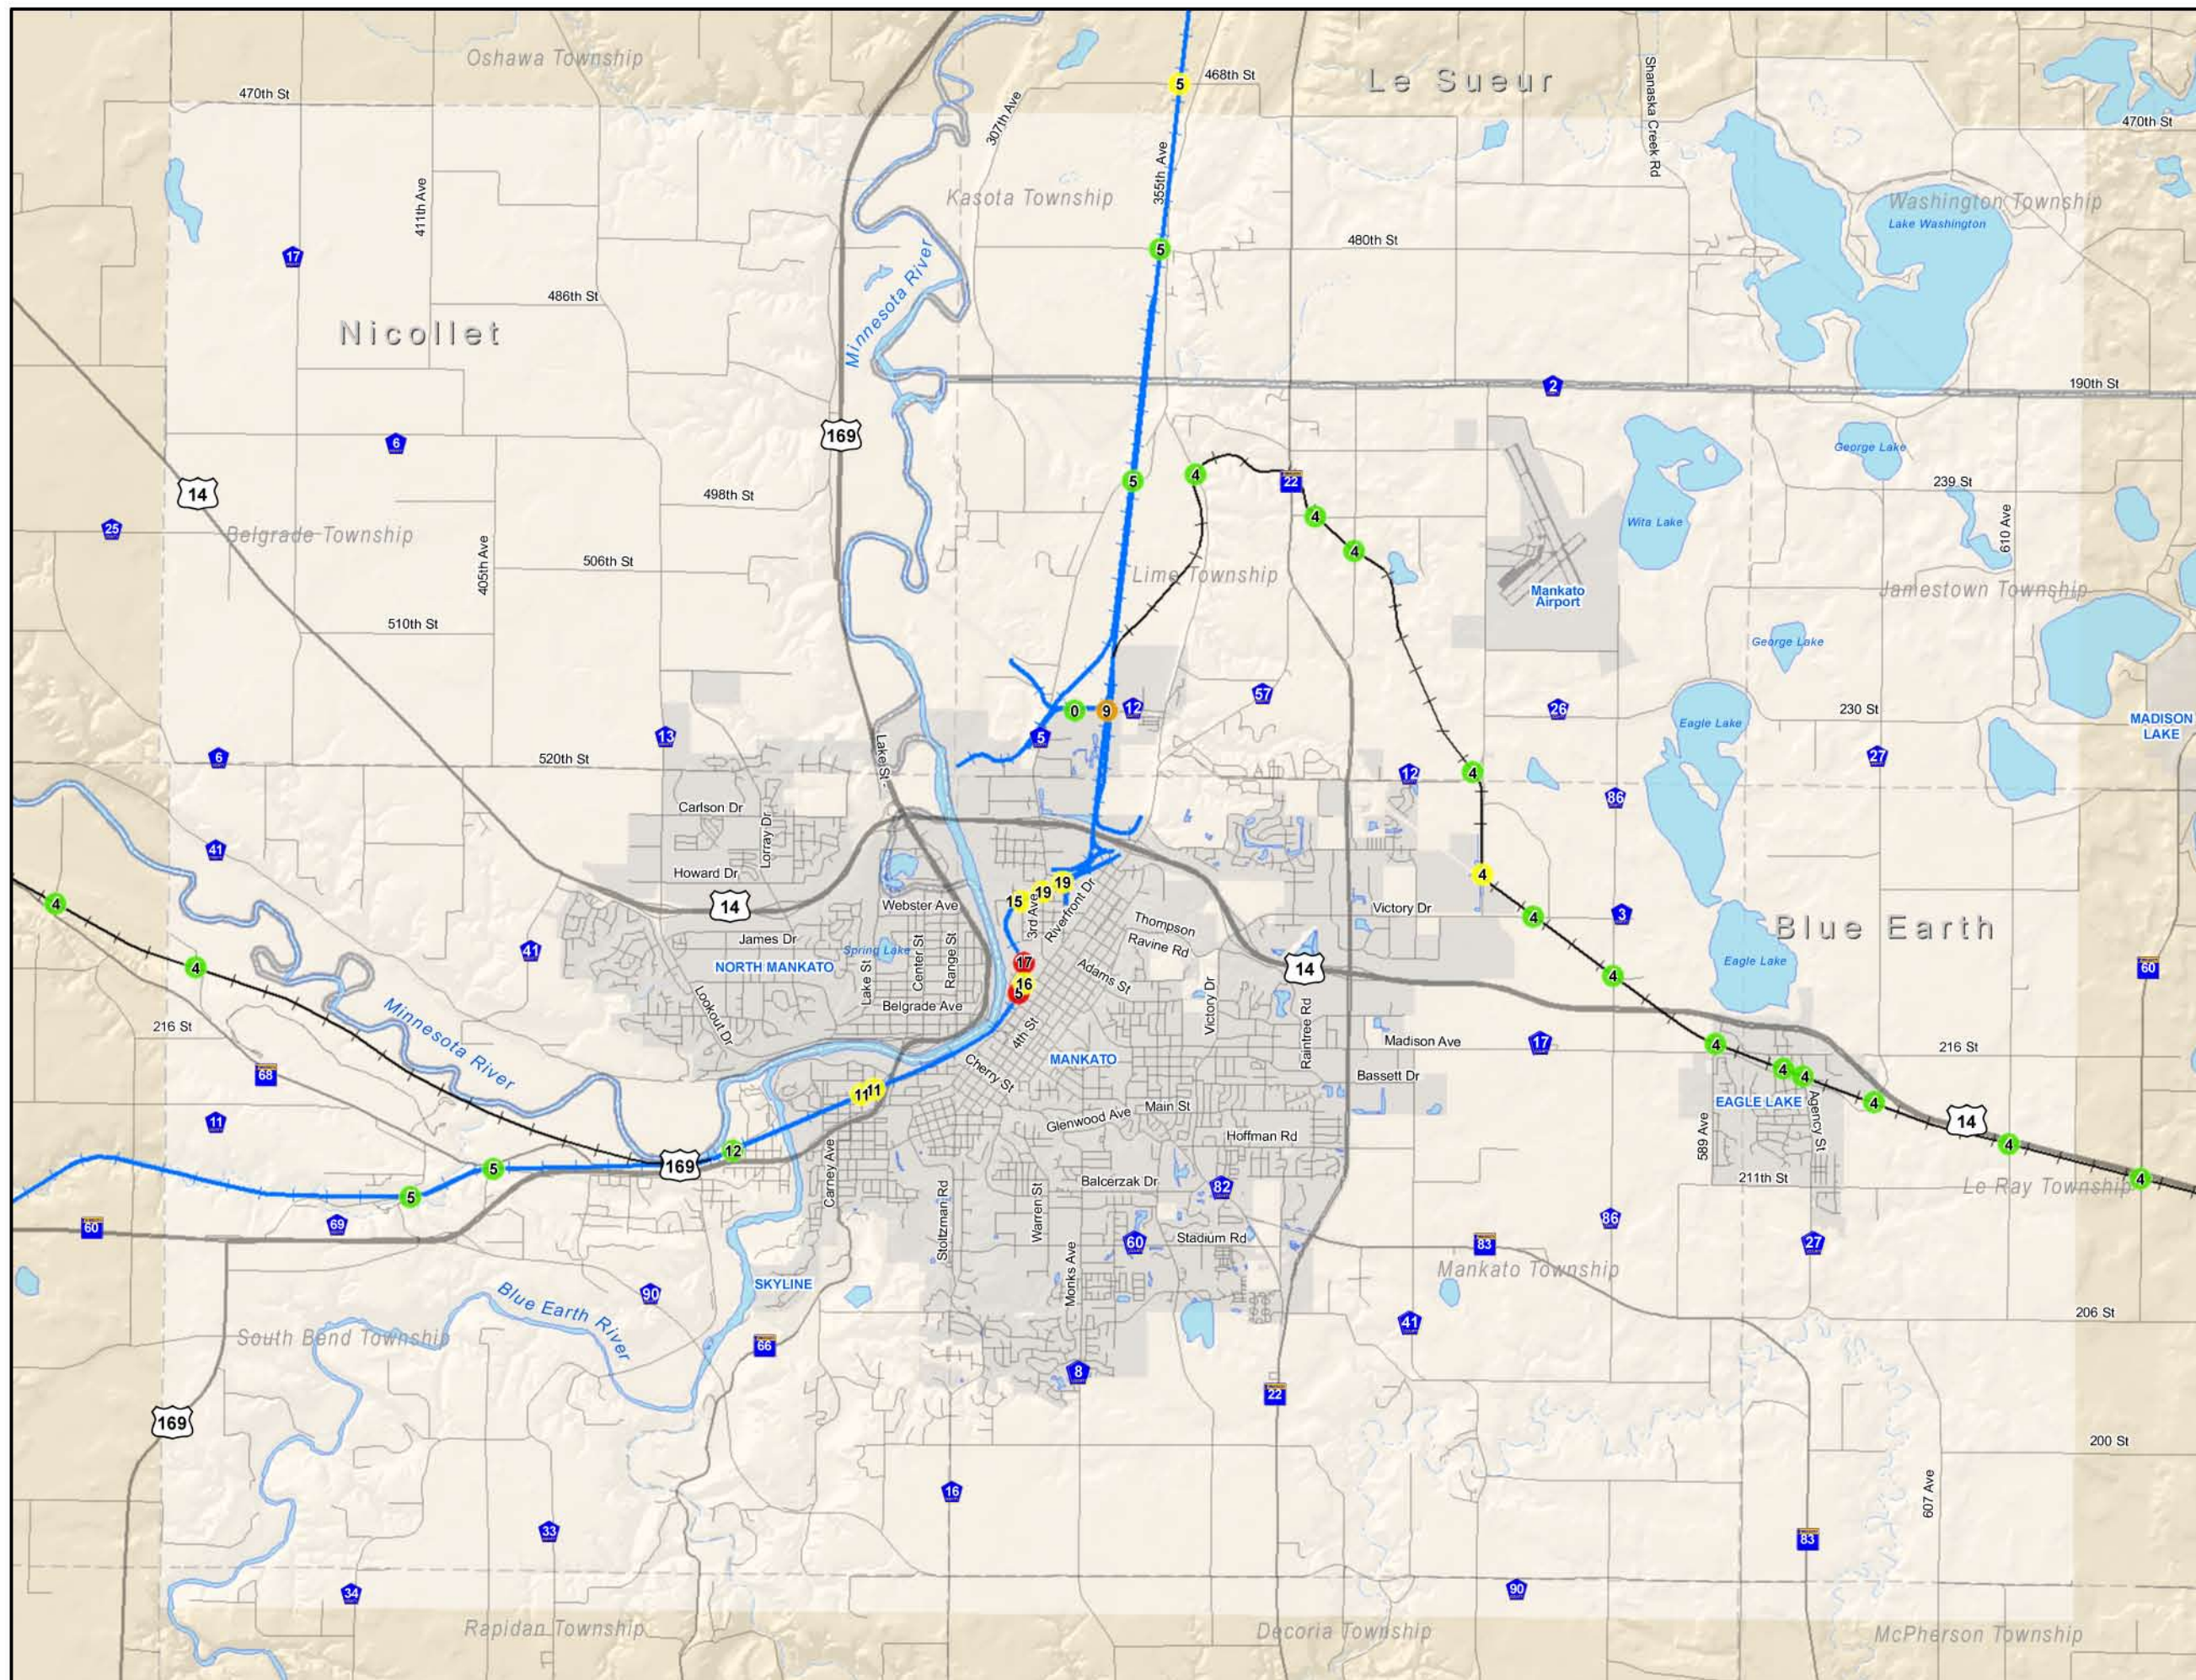

At Grade Rail Crossings - Tracks and Daily Trains

Legend

Number of Tracks

- 1
- 2
- 3
- 4

Number of Trains

- 9 Trains Per Day

Railroad

- Dakota, Minnesota and Eastern
- Union Pacific

Data Source: Mn/DOT

September 2010

Figure 3-26