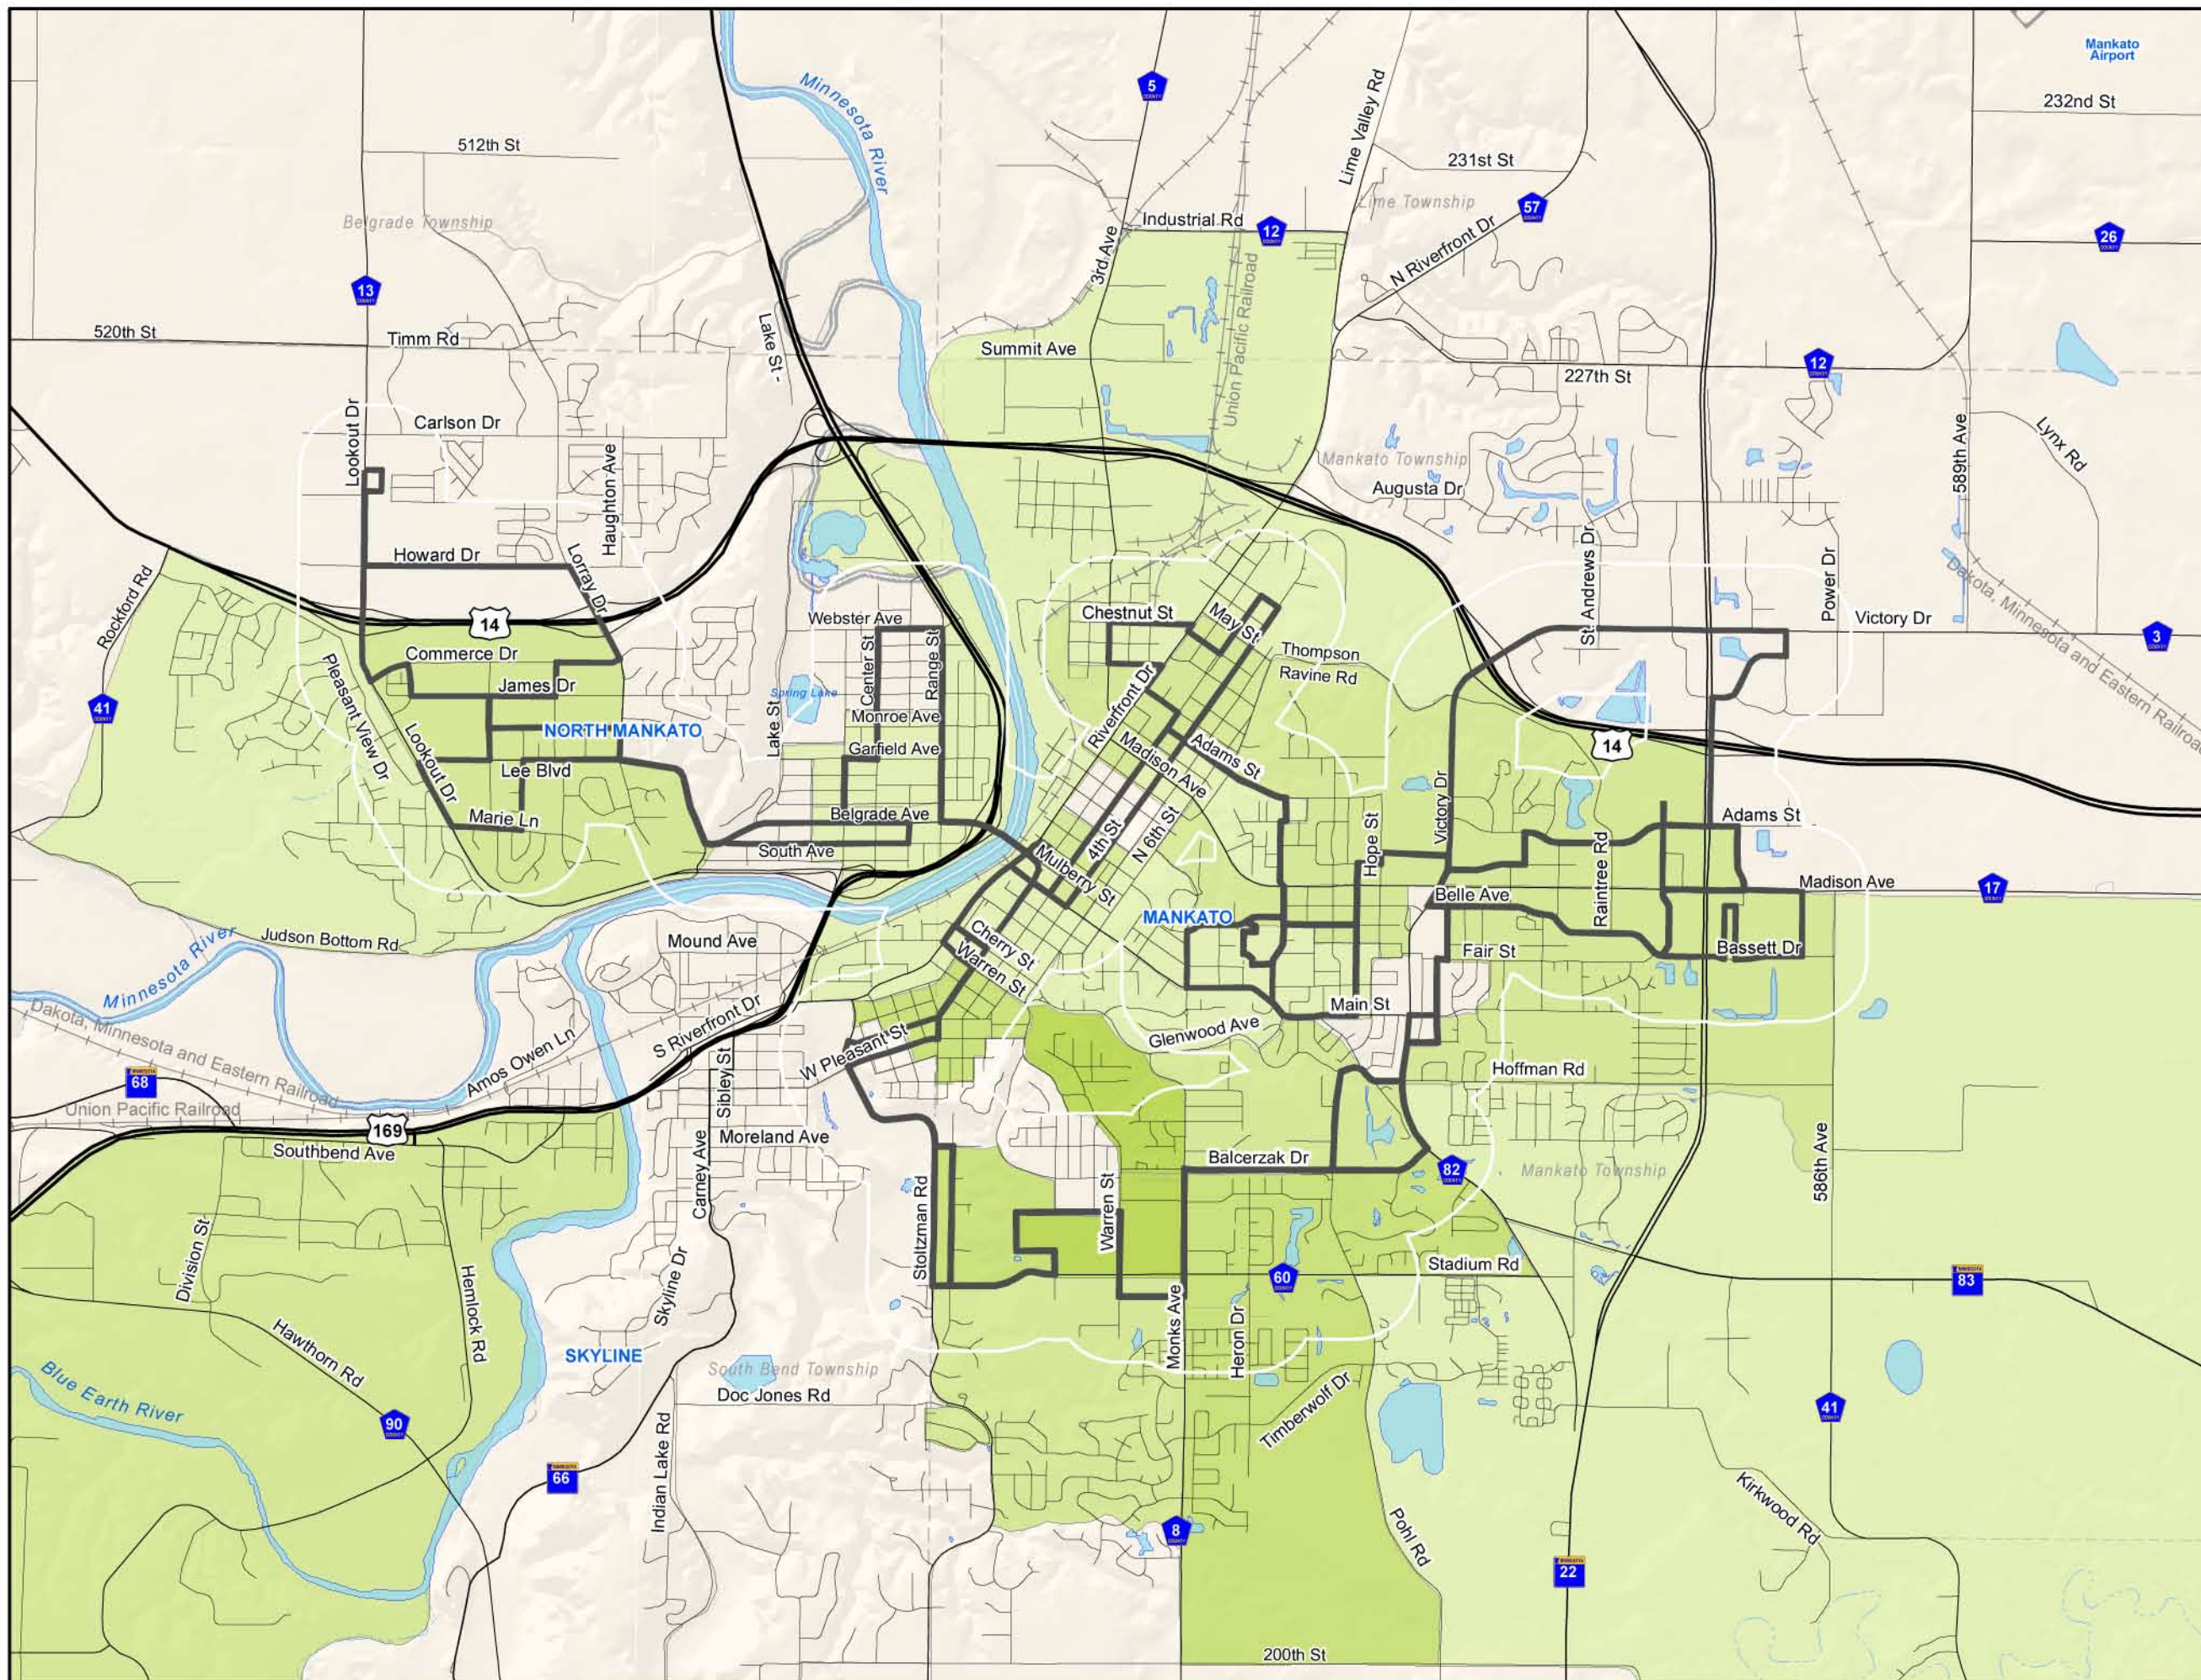

Minority Population Density

Legend

- Transit Route
- 1/4 mile Transit Buffer
- Census Block Group Percentage of Population that are Minority**
- < 2.5%
- 2.6% - 5%
- 5.1% - 10%
- 10.1% - 15%
- 15.1% - 20.8%

Source: 2000 US Census

September 2010

Figure 3-19