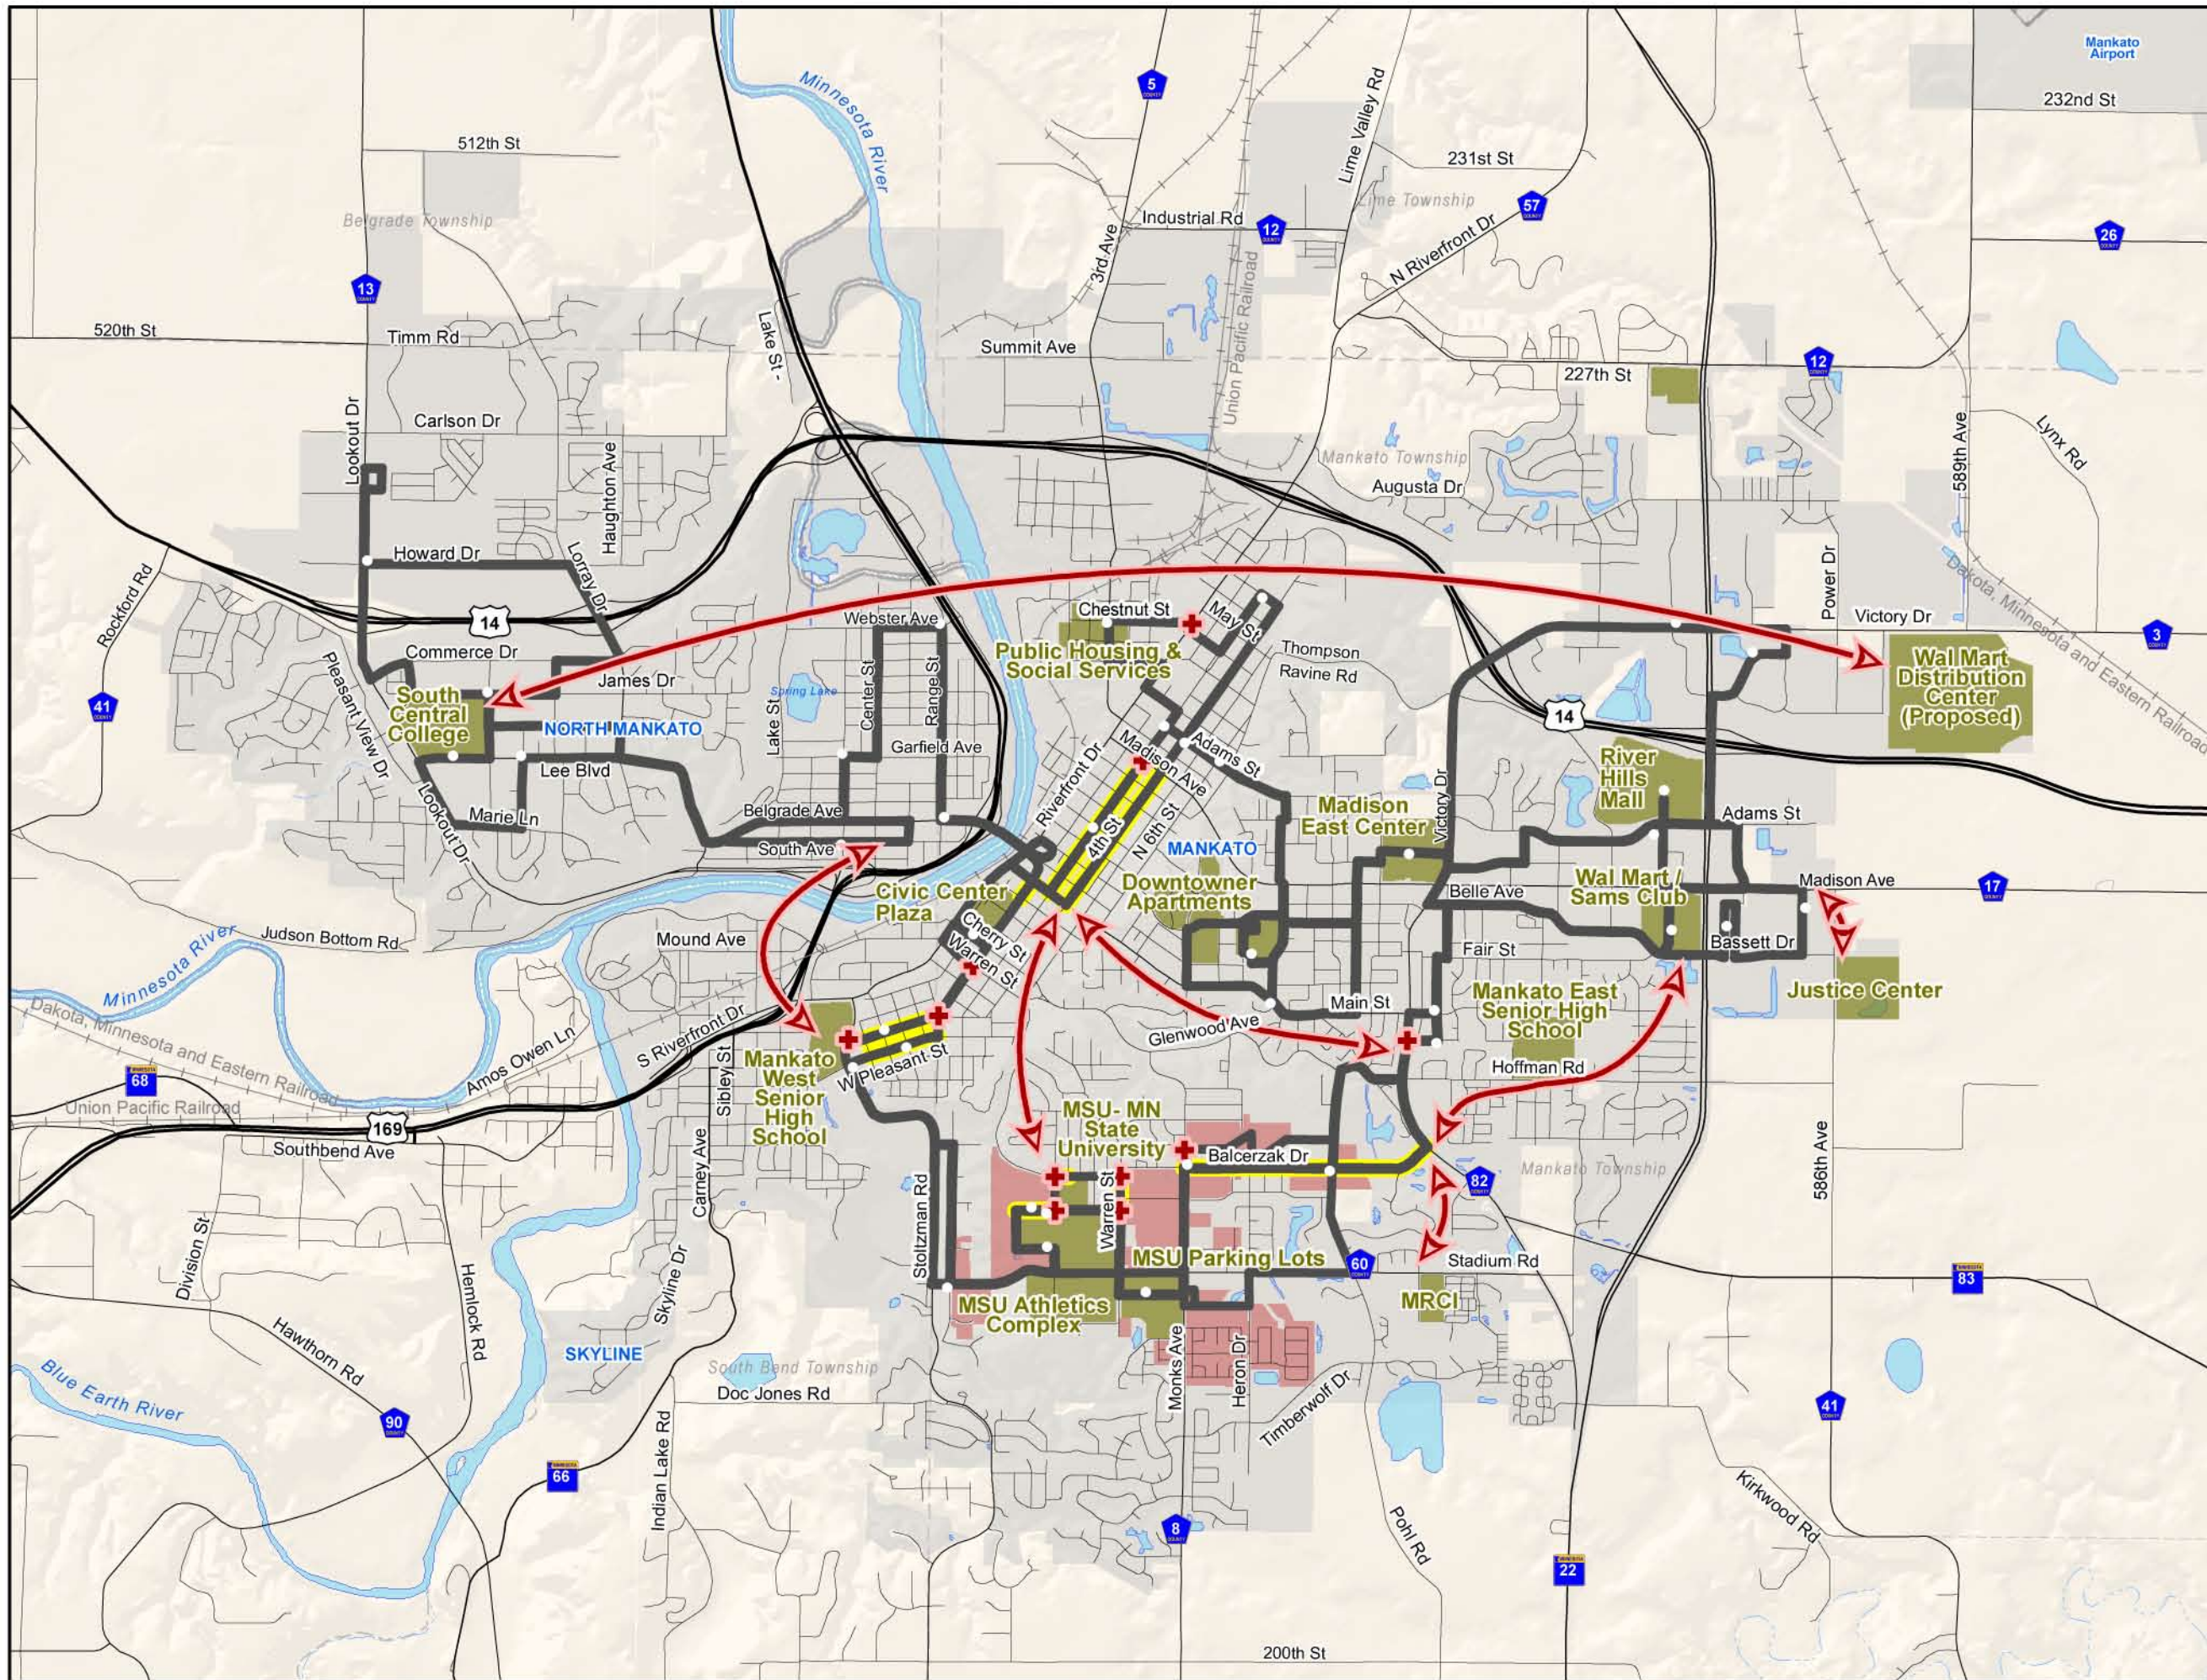

Transit Service Concerns

Legend

- Connectivity / Coverage Issue
- Transit Route
- Bus Stop
- ✕ Problematic Intersection
- Problematic Road Segment
- Concentrated Area of Student Housing
- Trip Generator

Source: City of Mankato Transit

September 2010

Figure 3-16