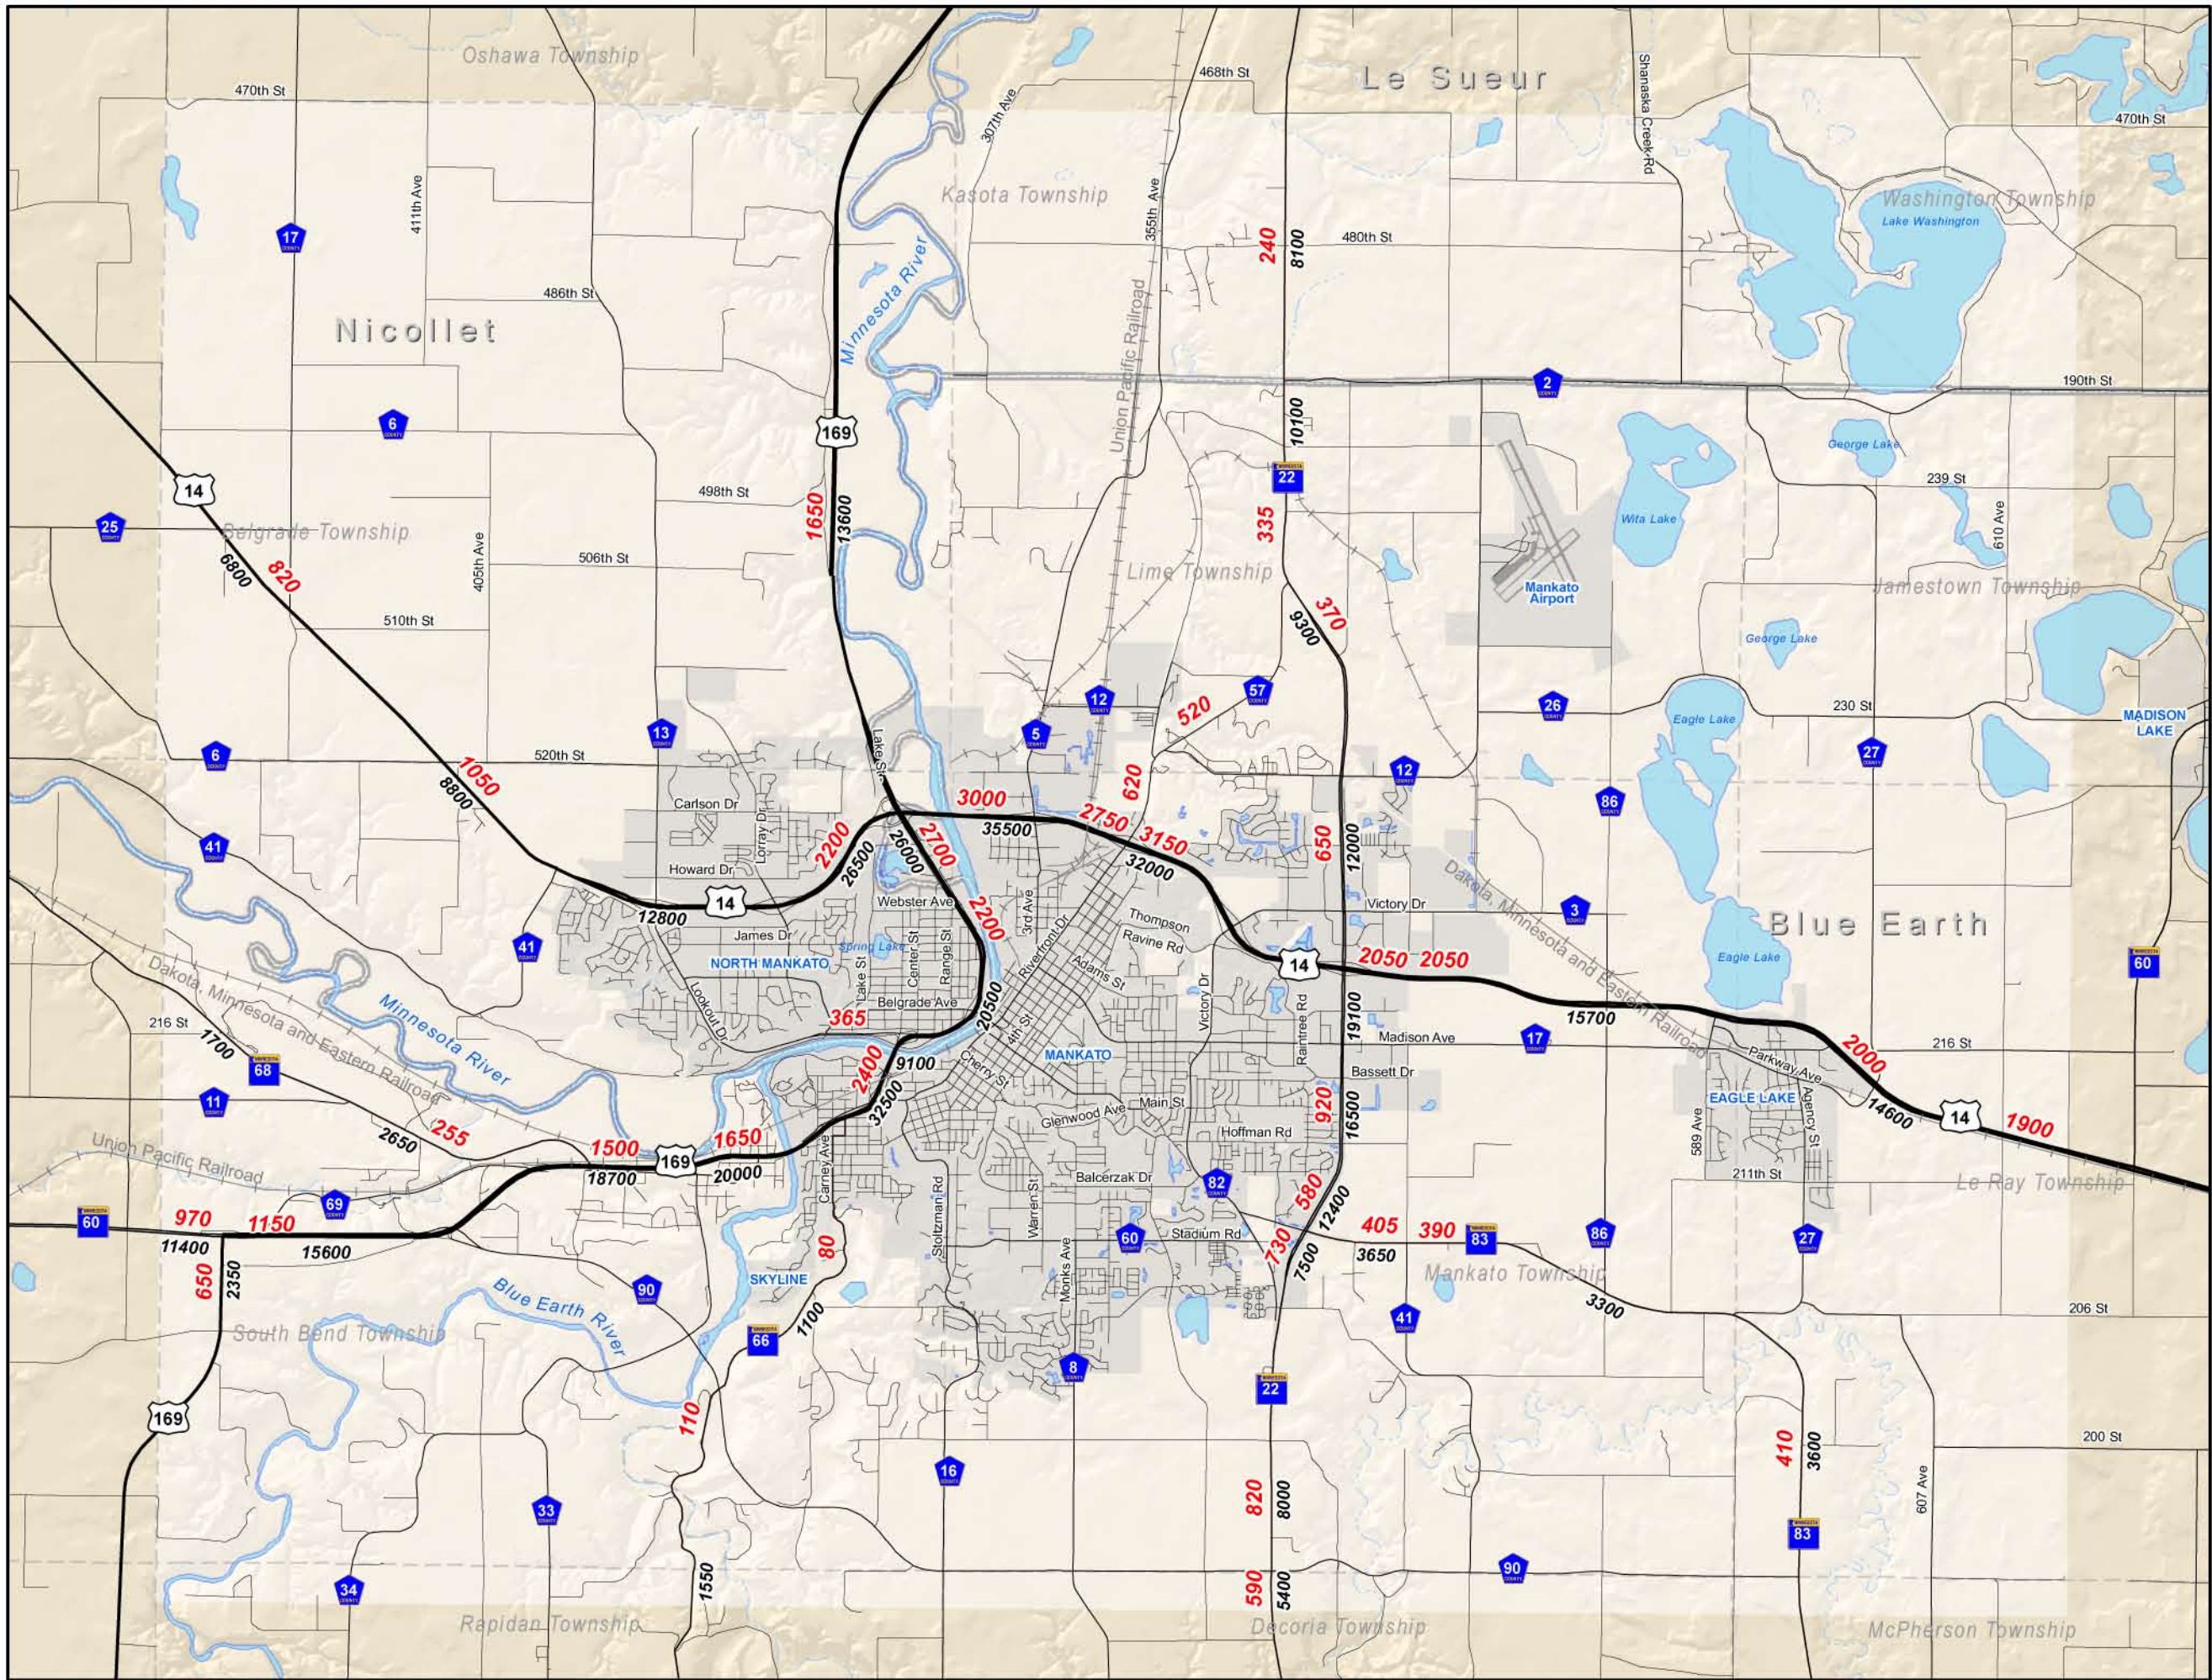

# Truck Traffic

**Legend**

- 123 Commercial Vehicle AADT
- 123 Current AADT
- Interstate
- US Highway
- State Highway
- County Highway
- City Streets
- Other
- Lake/ River

Data Source: Mn/DOT Counts 2007 - 2009

September 2010

Figure 3-14