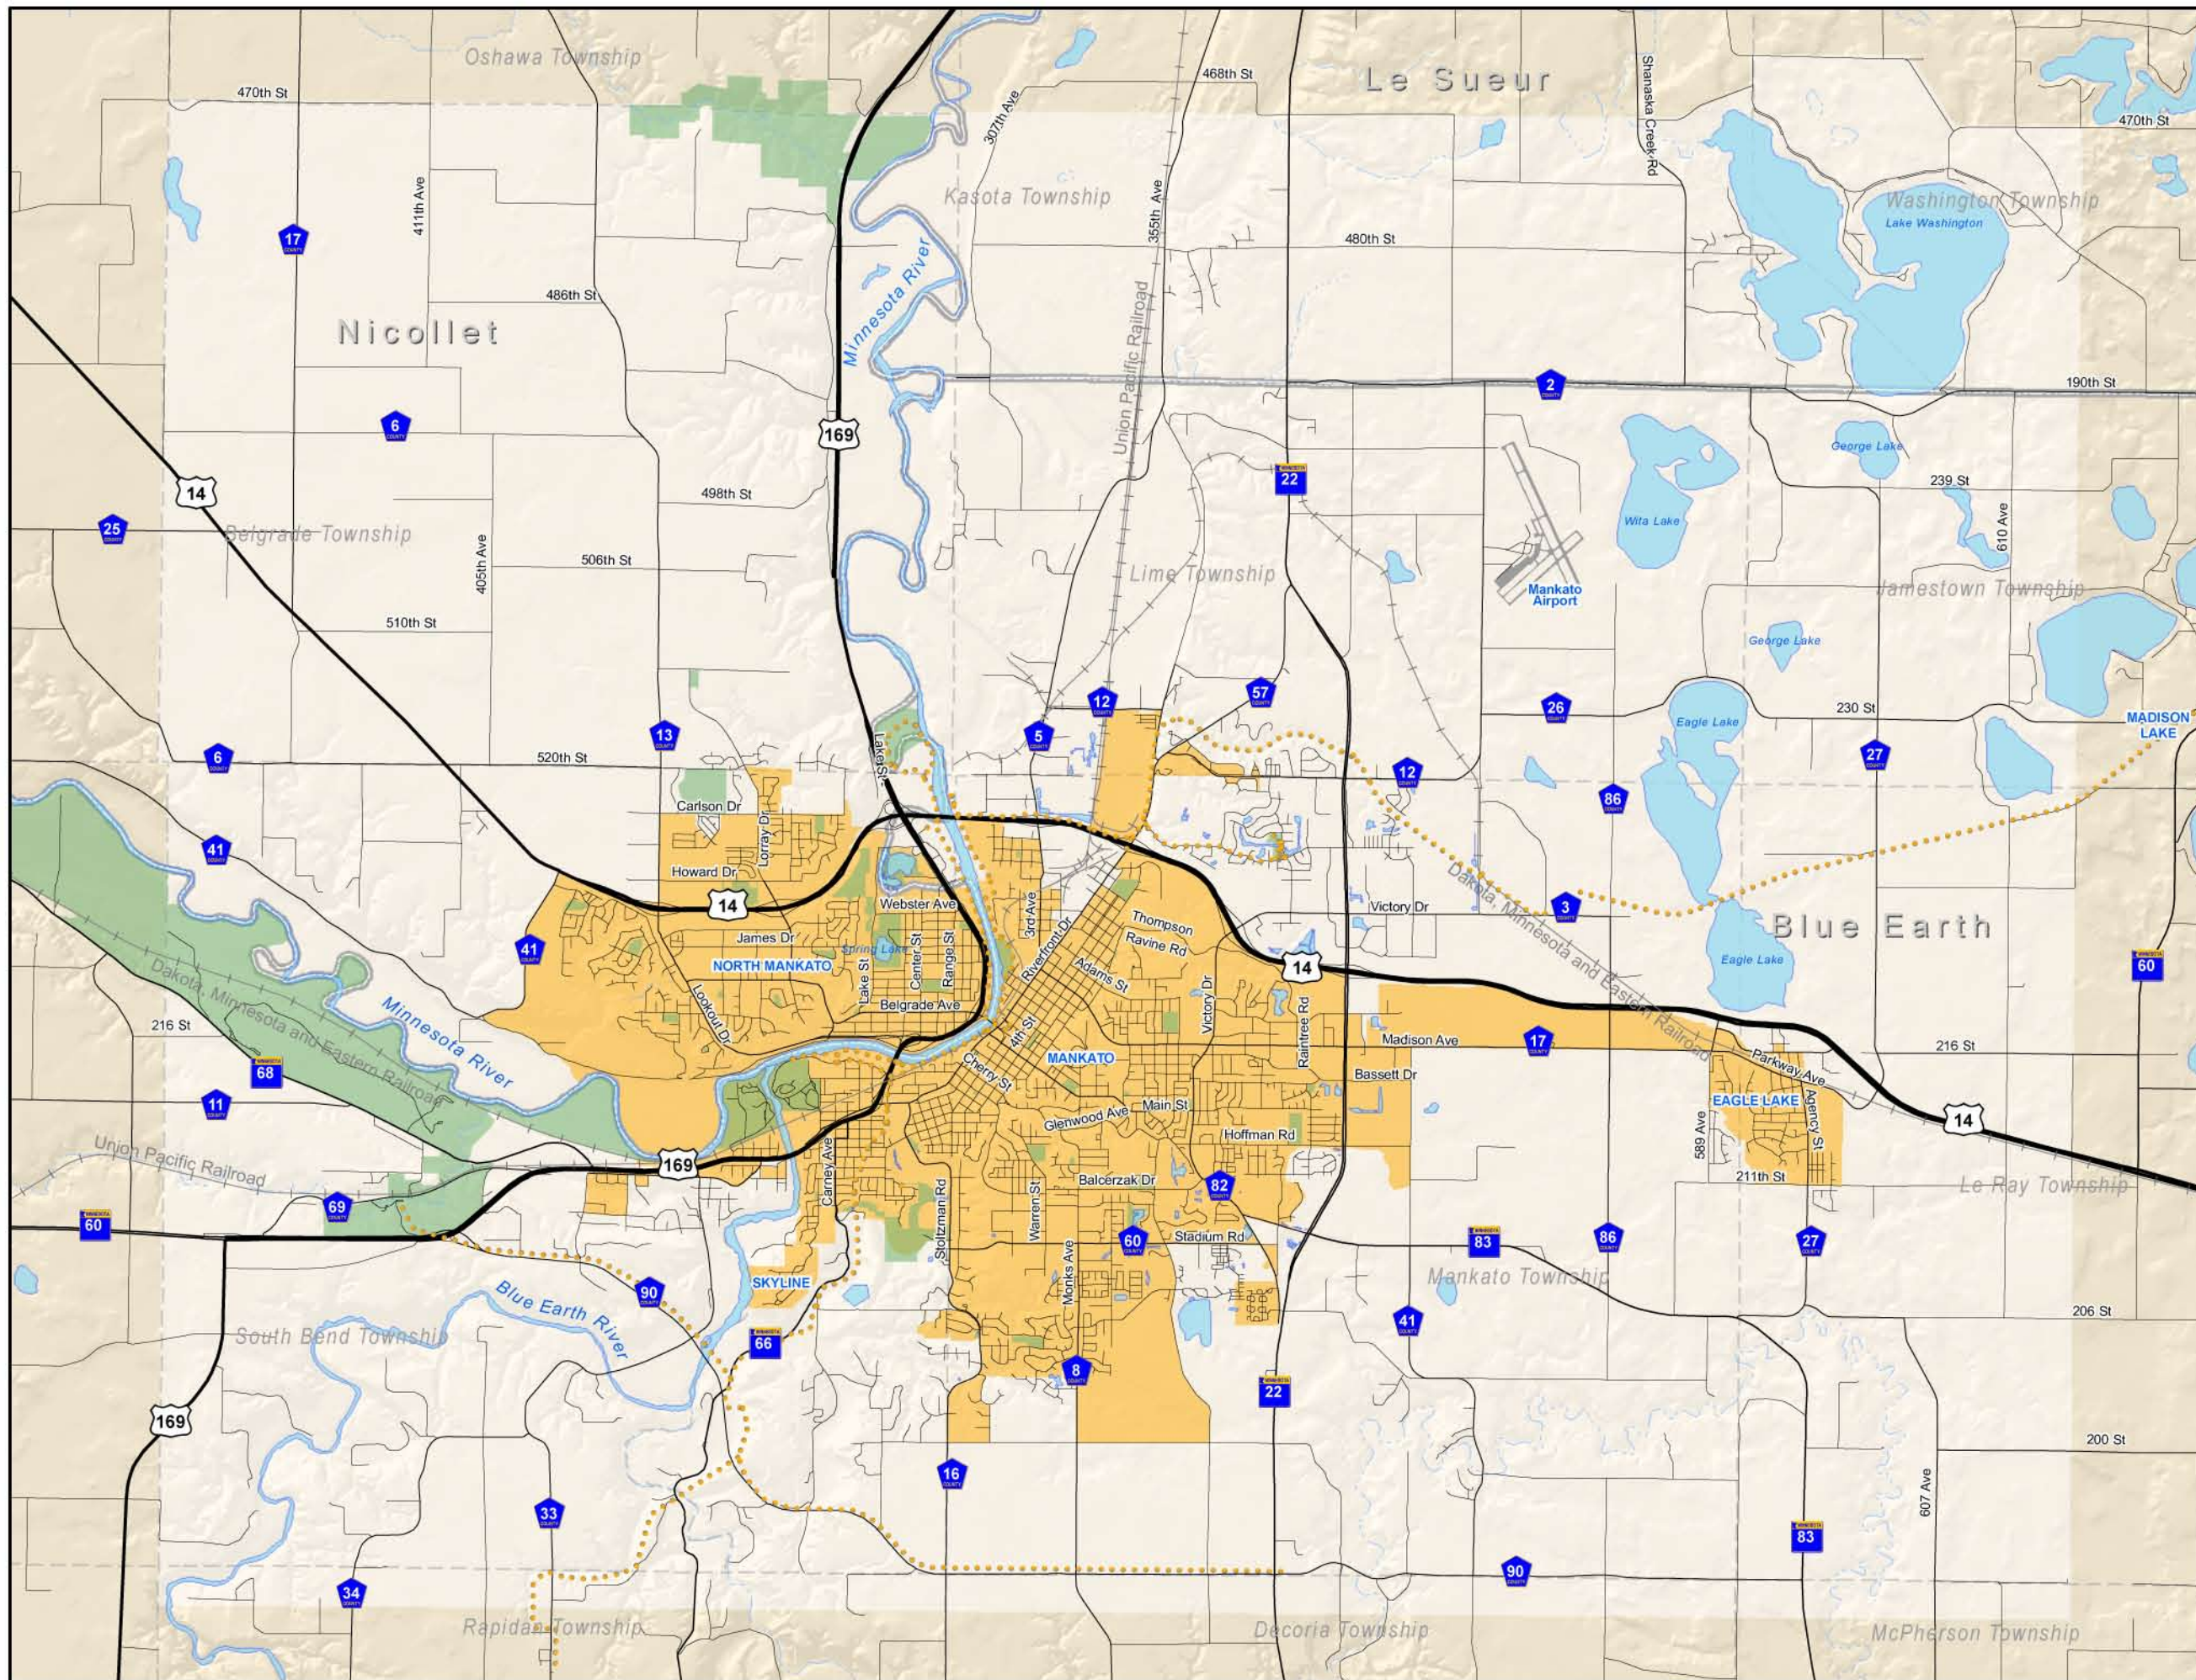

2000 Census Defined Urban Area

Legend

- Urban Area
- US Highway
- State Highway
- County Highway
- City Streets
- Other
- Park / Open Space
- water

Note: Urban Area based on 2000 Census and may not reflect current area. Boundaries are likely to change with 2010 Census.

September 2010

Figure 3-2